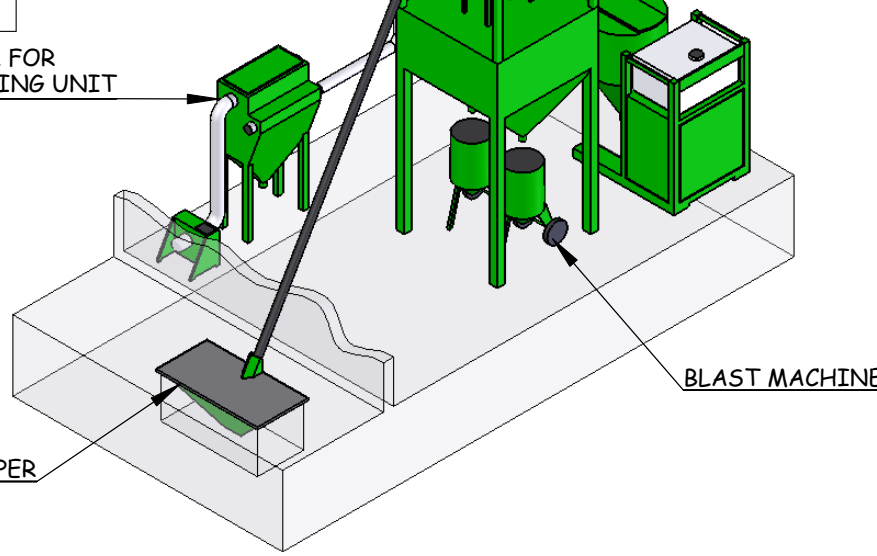

DUST COLLECTOR FOR
ABRASIVE CLEANING UNIT