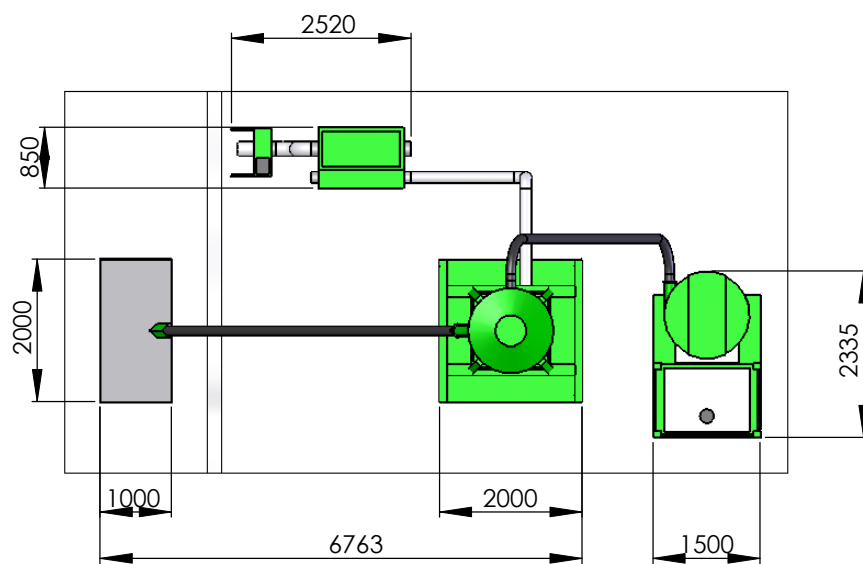

DUST COLLECTOR FOR
ABRASIVE CLEANING UNIT