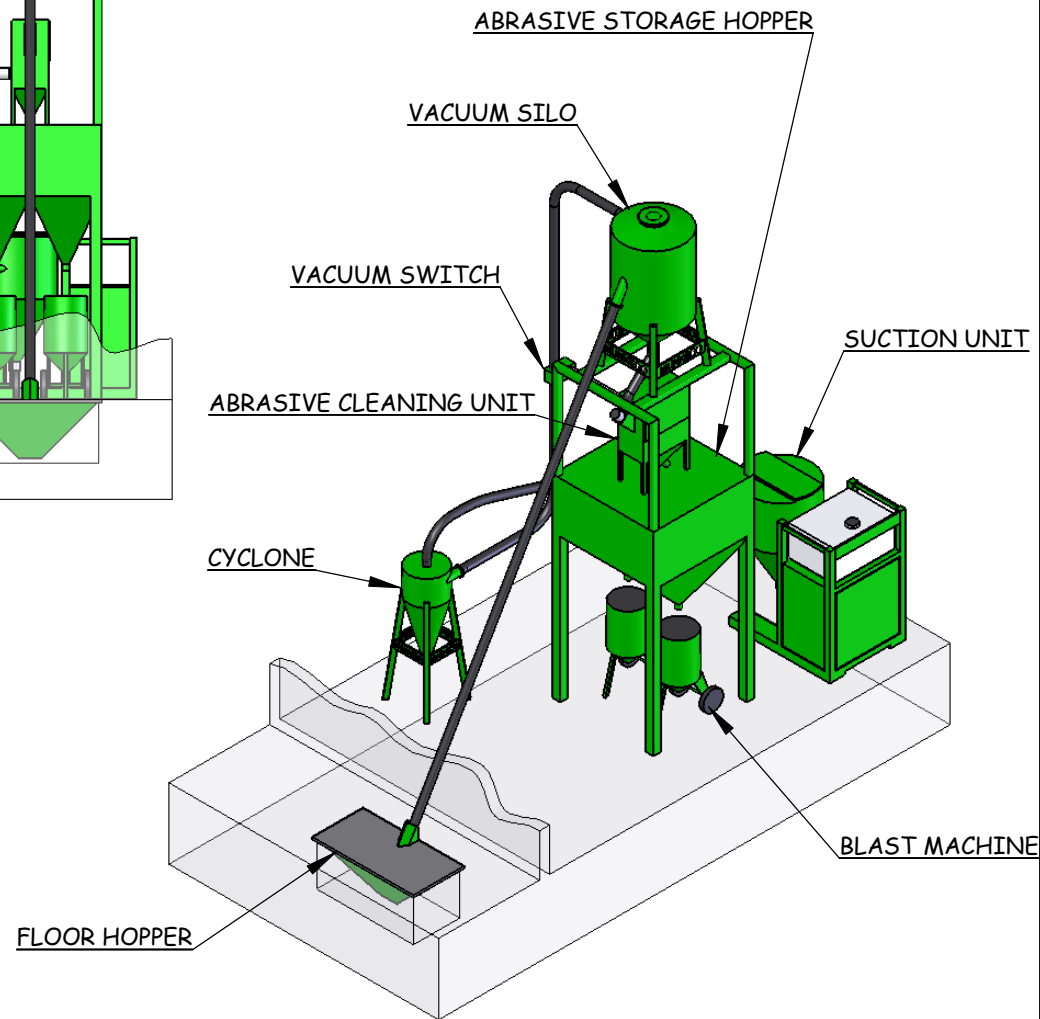

MUNKEBO CLEMCO A/S SMEDELØKKEN 5-7 TLF.: +45 65 97 43 80 DK-5330 MUNKEBO FAX: +45 65 97 47 45 WWW.MUNKEBO.COM INFO@MUNKEBO.COM	Format: A3	Date: 01.07.09	Drawn by: LA
	Page: 1 of 1	Rev. date:	Scale: 1:30
Description: <b>VACUUM SYSTEM          MB-1600E5          PORTABLE</b>		Drawing no.: <b>9,1077</b>	

MUNKEBO CLEMCO A/S SMEDELØKKEN 5-7 TLF.: +45 65 97 43 80 DK-5330 MUNKEBO FAX: +45 65 97 47 45 WWW.MUNKEBO.COM INFO@MUNKEBO.COM	Format: A3	Date: 11.05.09	Drawn by: LA
	Page: 1 of 1	Rev. date:	Scale: 1:75
Description: <b>VACUUM RECOVERY SYSTEM          MB-REC-1600</b>		Drawing no.: <b>9,1093</b>	

DUST COLLECTOR FOR  
ABRASIVE CLEANING UNIT

MUNKEBO CLEMCO A/S SMEDELØKKEN 5-7 TLF.: +45 65 97 43 80 DK-5330 MUNKEBO FAX: +45 65 97 47 45 WWW.MUNKEBO.COM INFO@MUNKEBO.COM	Format: A3	Date: 02.04.09	Drawn by: LA
	Page: 1 of 1	Rev. date:	Scale: 1:75
Description: <b>VACUUM RECOVERY SYSTEM          MB-VENT-1600</b>		Drawing no.: <b>9,1097</b>	